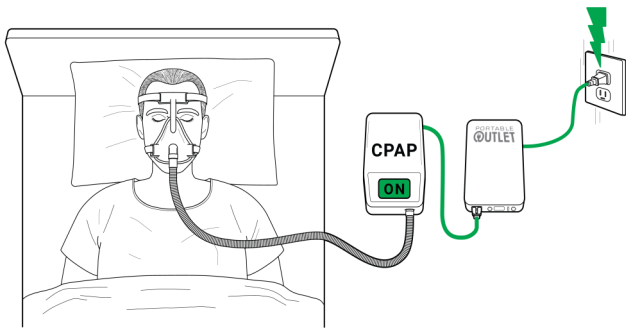

# PORTABLE OUTLET

**Model: PO-160UPS**  
Uninterruptible Power Supply  
and CPAP Battery

## 159W Rechargeable UPS and CPAP Battery

- Works with the most popular CPAPs and BiPAPs
- Provides 1.5 to 2 nights of therapy on average, without heated tube or heated humidifier
- Does not require additional connectors or adapters
- Pure Sine Wave Technology adds battery life
- Optional Solar Panel recharges in a few hours
- Color Display & Power Percentage Indicator
- Meets TSA & FAA guidelines for air travel
- Can power laptops and other electronics
- Fast Charging USB - Output 5V/3.0 A
- AC Discharge Output: 110V/60Hz
- 1 year warranty

***When power goes out, your CPAP stays ON!***

Plug your CPAP into the Portable Outlet.  
The battery stays fully charged.

**When there is an outage, the battery switches ON.**  
Your therapy continues without any interruption.