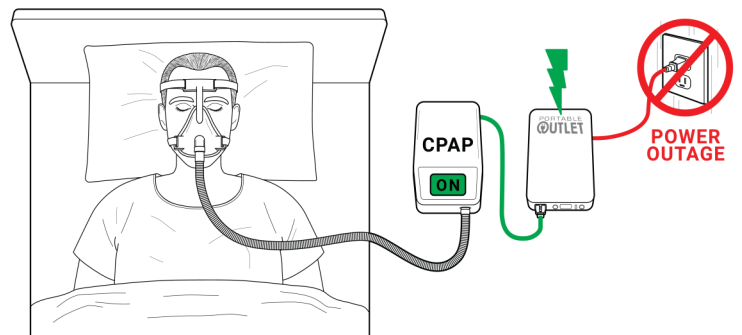

## 159W Rechargeable UPS and CPAP Battery

- Works with the most popular CPAPs and BiPAPs
- Provides 1.5 to 2 nights of therapy on average, without heated tube or heated humidifier
- Does not require additional connectors or adapters
- Pure Sine Wave Technology adds battery life
- Optional Solar Panel recharges in a few hours
- Color Display & Power Percentage Indicator
- Meets TSA & FAA guidelines for air travel
- Can power laptops and other electronics
- Fast Charging USB - Output 5V/3.0 A
- AC Discharge Output: 110V/60Hz
- 1 year warranty

***When power goes out, your CPAP stays ON!***

Plug your CPAP into the Portable Outlet.  
The battery stays fully charged.

**When there is an outage, the battery switches ON.**  
Your therapy continues without any interruption.